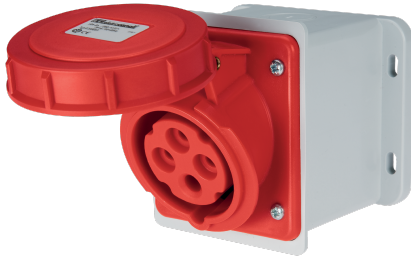

EC690531D

**WALL-MOUNT STRAIGHT BOX
SOCKET IP67 380V 3P+E 16A**

Industrial > Plugs and sockets > Panel and wall-mount > Panel sockets > Cee socket outlet (iec 60309) > Ip67 - 16 a - straight base - socket sloped 20°

Technical Symbols/Marks/Approvals

Norms

EN 60309-1 EN 60309-2

Etim

GROUP EG000014 - Industrial sockets/plug applications

CLASS EC001321 - CEE socket outlet (IEC 60309)

Number of poles	4	Degree of protection (IP)	IP67	Material	Plastic
Type of fastening	External mounting	Model	Surface mounted	RAL-number	7035
Housing colour	Grey	Lockable	No	Insulated mounting	Yes
IEC-amperage	16 A	Voltage according to EN 60309-2	400 V (50+60 Hz) red	Clock hour position	6 h
Identification colour	Red	Connection system	Screwed terminal	Cable entry	Preembossing
Contact material	CuZn	Surface coating contacts	Untreated	Military model	No
Text field	No				